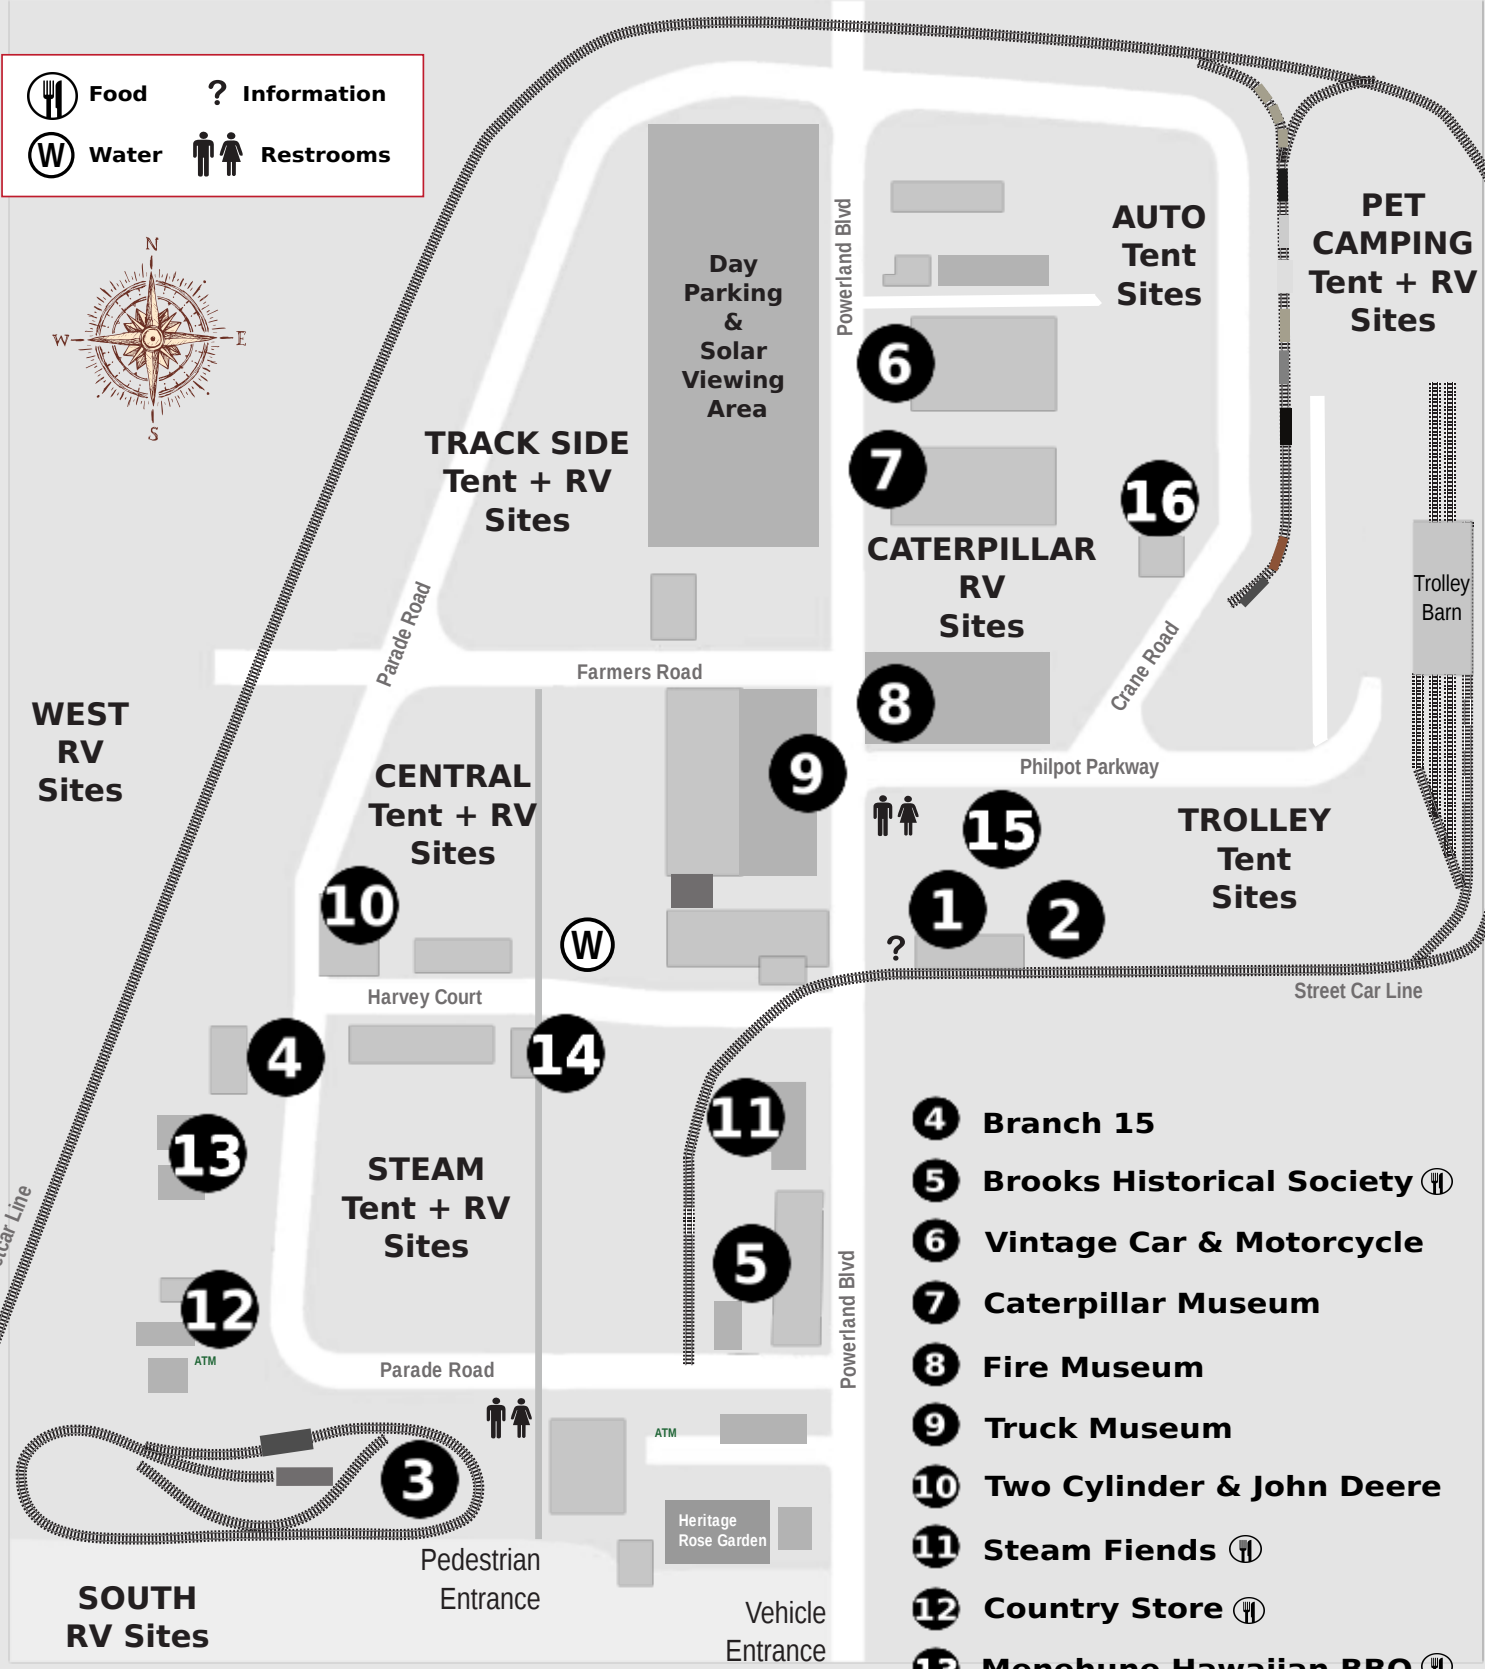

Powerland Heritage Park

3995 Brooklake Rd NE, Salem, OR 97303

 Food ? Information
 Water  Restrooms

- 1** Eclipse Headquarters & First Aid
- 2** Trolley Station
- 3** Willow Creek Railroad

- 4** Branch 15
- 5** Brooks Historical Society 
- 6** Vintage Car & Motorcycle
- 7** Caterpillar Museum
- 8** Fire Museum
- 9** Truck Museum
- 10** Two Cylinder & John Deere
- 11** Steam Fiends 
- 12** Country Store 
- 13** Menehune Hawaiian BBQ 
- 14** Blacksmith Shop
- 15** Lil Porkies Thai Food 
- 16** Logging Museum